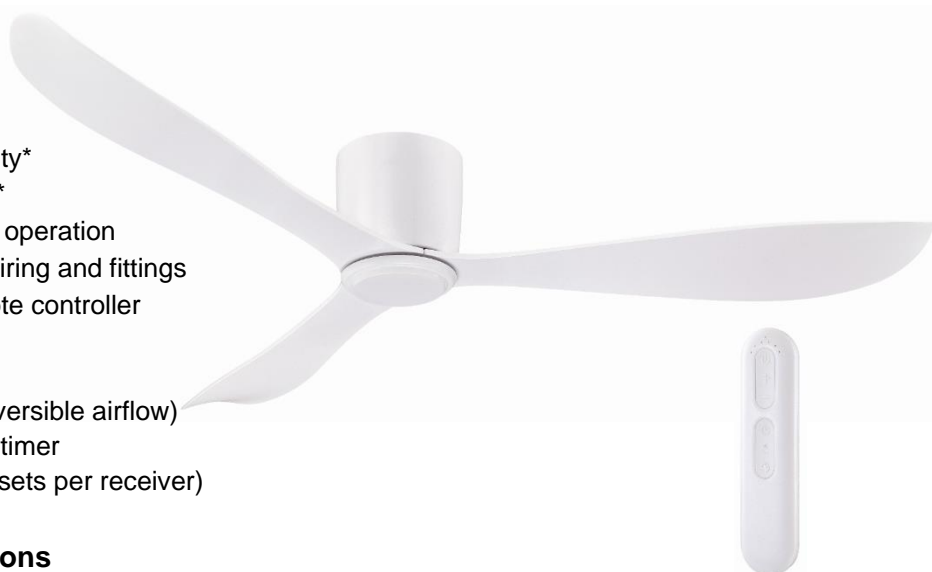

# INSTINCT DC CEILING FAN

### Main Features

- 1370mm (54") ceiling fan
- Backed by
  - 3-year in home warranty\*
  - 6-year motor warranty\*
- Ideal bedroom fan with quieter operation
- Easy to install quick connect wiring and fittings
- Includes a sleek 6-speed remote controller
  - Fan ON/OFF
  - Light ON/OFF
  - Summer/winter modes (reversible airflow)
  - 1H/4H/8H fan and light off timer
  - Easy pairing (up to 4 handsets per receiver)

### Product Technical Specifications

Colour/Finish option	White
Blade	ABS (White)
Rated input voltage	220-240V~
Rated input frequency	50Hz
DC motor power	35W
Airflow**	Max 8990 m <sup>3</sup> /h
Ceiling to Fan Bottom	191mm
Ceiling to Blade	183mm
Base Diameter	168mm
Gross weight	6.1 kg
Net weight	5.2 kg
Packaging	Colour box
Packaging size (mm)	L715mm x W215mm x H248mm